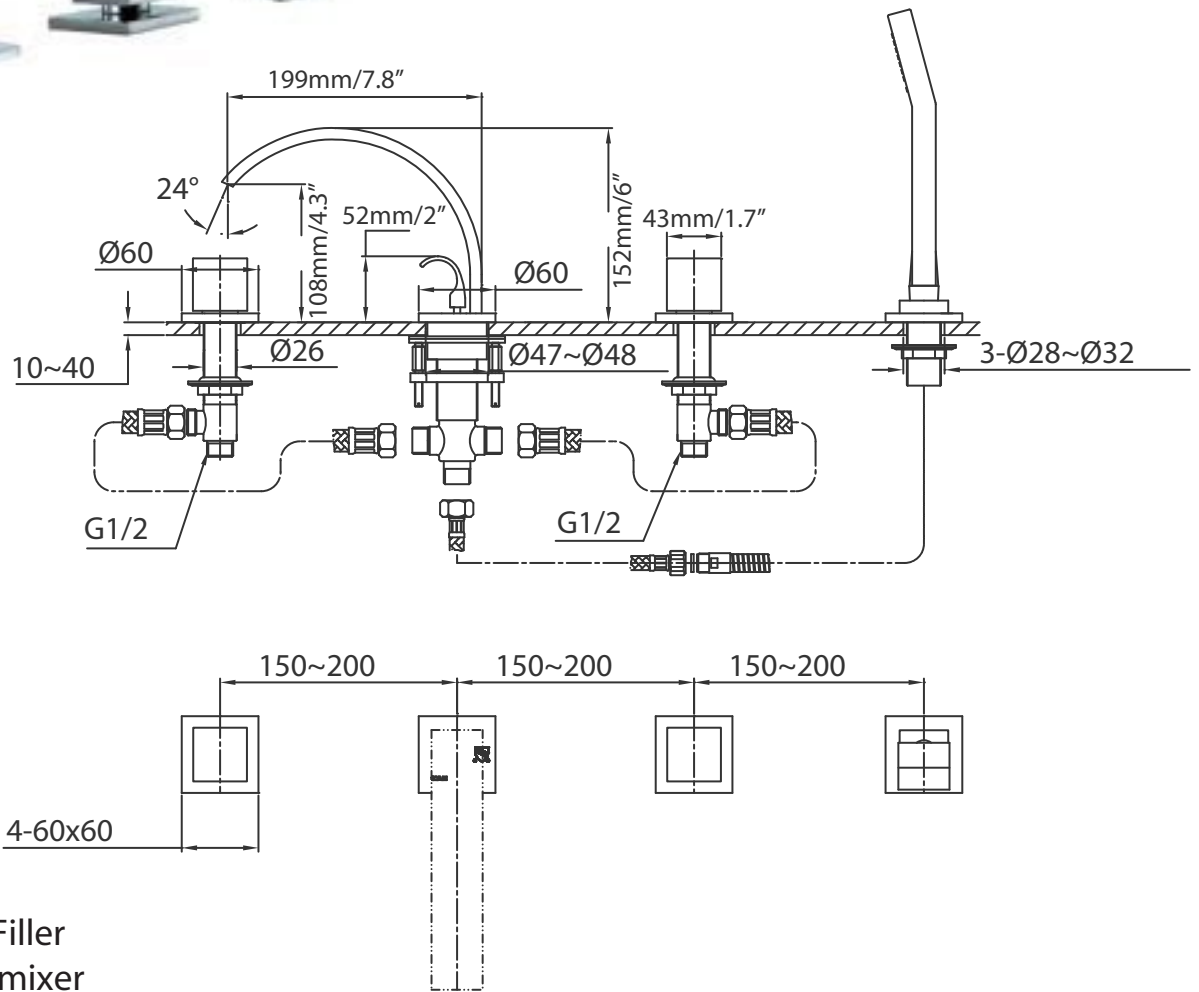

# VALLEY

Affordable Luxury

VF-782262C

Lavatory Faucet

## Features:

- 4 Piece Roman Tub Filler
- 4 hole shower/bath mixer

Finish	Net Weight	Gross Weight (kgs)	Shipping Dimensions
Chrome			

Customer Service Call  
 Toll Free: 1.877.398.8827  
 Web Site: [www.valleyacrylic.com](http://www.valleyacrylic.com)  
 Email: [purchasing@valleyacrylic.com](mailto:purchasing@valleyacrylic.com)  
 Fax: 604.820.0124

Measurements may vary  $\pm 5$ mm  
 (Diagram not to scale)